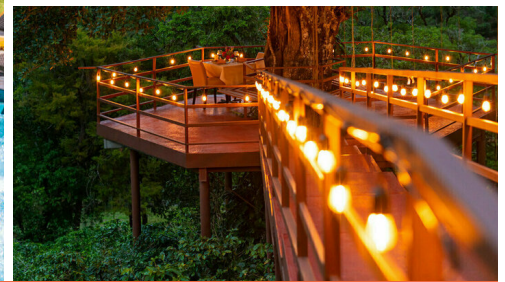

37th Annual Lobsterfest

Yorba Linda Sunrise Rotary Club Foundation

Los Establos Boutique Resort, Panama

Starting Bid **$500.00**

LOS ESTABLOS BOUTIQUE RESORT - BOQUETE, PANAMA

Award winning 5-star boutique Inn boasting magnificent gardens, adventure walks, & breathtaking views Los Establos Boutique Inn, winner of TripAdvisor's Travelers Choice Award, is a distinctive collection of comfortable suites and accommodations nestled 4,000 feet above sea level. Spread across 16 acres in the midst of a lush coffee plantation, this charming estate offers panoramic views of the Barú Volcano set against Boquete's green mountains, blue waterfalls and rushing rivers. All deluxe accommodations feature marble bathrooms, regional artwork, and private patios, allowing for full enjoyment of the fresh mountain air. Amenities such as flat-screen TV's with satellite, plush bathrobes, and Wi-Fi ensure modern comforts coincide with Mother Nature's magnificence. Stroll along secret paths as you breathe in the aroma of coffee and the perfumes of the region's lush tropical gardens.

This Certificate provides 10 nights accommodation (double occupancy) at Los Establos Boutique Inn for up to 3 rooms (valued at $1,450 per room). All reservations are subject to a required supplement of $165 per person/per night which provides all dining, all beverages (including alcohol), plus your